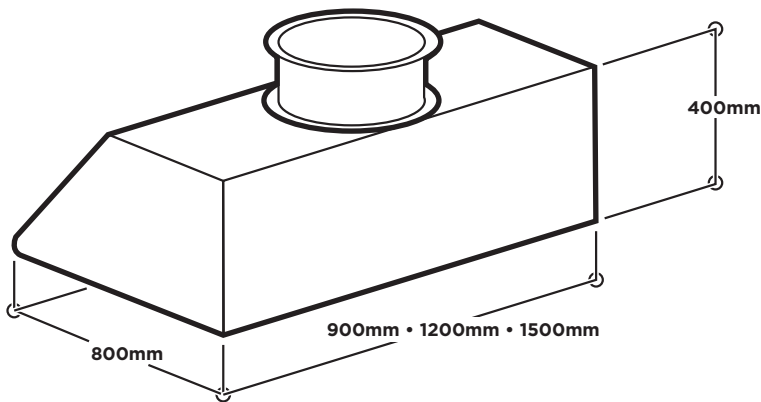

ABN: 14 008 026 480

ALFRESCO RANGEHOOD SERIES

ALFRESCO ELITE 900 • 1200 • 1500

SPECIFICATIONS

LENGTH:	900mm • 1,200mm • 1,500mm
WIDTH:	800mm • 800mm • 800mm
HEIGHT:	400mm • 400mm • 400mm
FANS:	Ø300mm • Ø350mm • Ø400mm
MAX AIRFLOW:	1,700m ³ /h • 2,900m ³ /h • 5,000m ³ /h