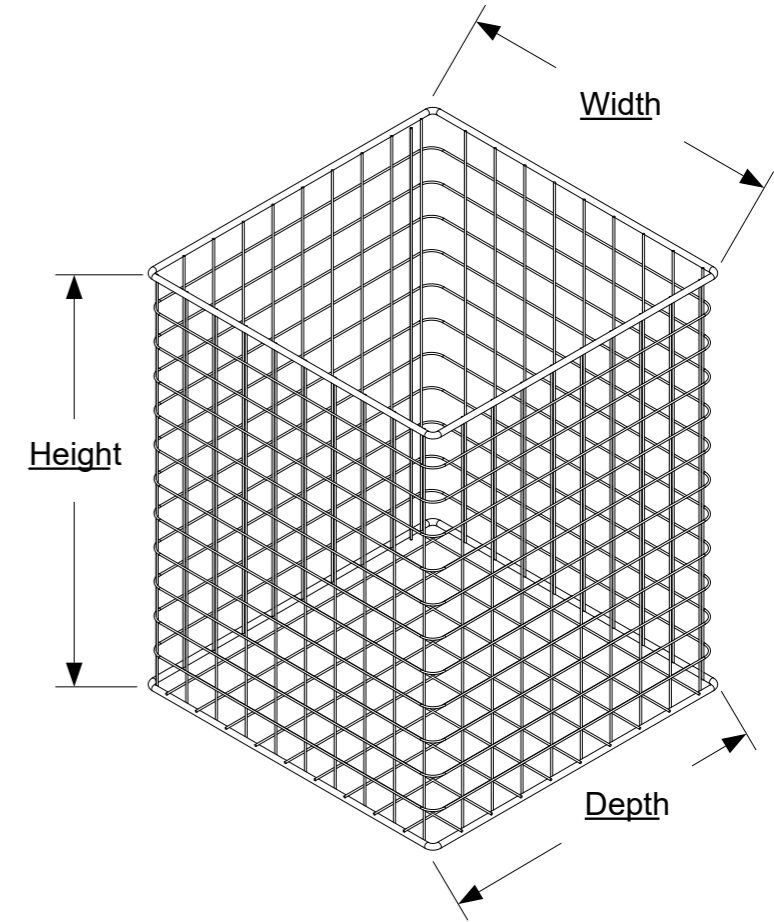

REVISION HISTORY				
ZONE	REV	DESCRIPTION	DATE	APPROVED

Cronin Mesh Basket	
Customer	
Job Ref or Order #	
Quantity	
Colour	
Date	

TOP

FRONT

RIGHT

50x50 Mesh

Ø6.3mm Frame

E	A3	General Tolerances acc to : ISO 2768-1 medium				
	Scale		Drawn	Checked	Dat.	Dat
Cronin Fabrication			Drawn	Checked	Sheet 1 of 1	Rev.
			Title Mesh Laundry Basket.icd		Doc.Nr Assembly1	