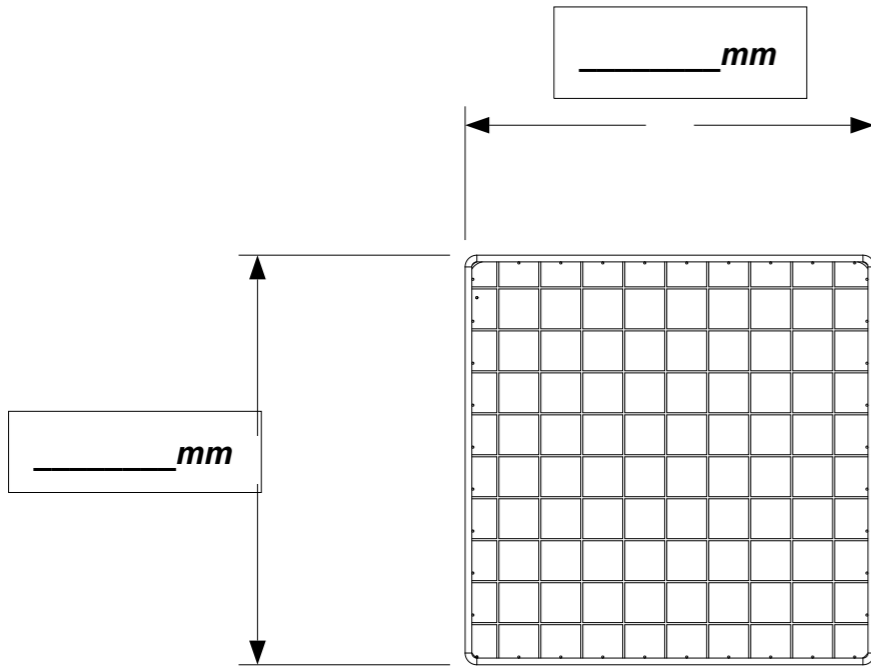

REVISION HISTORY				
ZONE	REV	DESCRIPTION	DATE	APPROVED

Cronin Mesh Basket	
Customer	
Job Ref or Order #	
Quantity	
Colour	
Date	

TOP

FRONT

RIGHT

50x50 Mesh

Ø6.3mm Frame

E	A3	General Tolerances acc to : ISO 2768-1 medium				
	Scale		Drawn	Checked	Dat.	Dat
Cronin Fabrication			Drawn	Checked	Sheet 1 of 1	Rev.
			Title Mesh Laundry Basket.icd		Doc.Nr Assembly1	